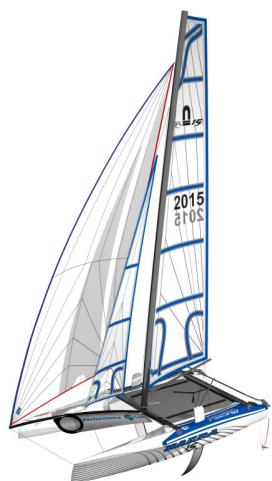

NACRA RACE

NACRA 460 SPORT

Longueur	4.50m	Nacra snuffer system	Standard
Largeur	2.35 m	Reef possibility	Option
Mat	7.77m	Nacra kick up rudder system	Standard
Grand voile	12.30m ²	Foam sandwich Vinylester construction	Standard
Foc	3.15 m ²	Boom	Standard
Spi	15m ²	Harken equipped	Standard
Poids	135kg	Carbon telescopic Joystick	Option
		Ariba Glassfiber telesscopic joystick	Standard
		Selftacking Jib system	Option
		Adjustable trapeze system	Option
		1:6 mainsheet system	Standard
		1:8 mainsheet system	Option

NACRA 500 SPORT

Longueur	5.00m	Nacra snuffer system	Standard
Largeur	2.44 m	Nacra kick up rudder system	Standard
Mat	8.23m	Foam sandwich Vinylester construction	Standard
Grand voile	14.15m ²	Ariba Glassfiber telesscopic joystick	Standard
Foc	3.71 m ²	1:8 mainsheet system	Standard
Spi	17m ²		
Poids	150kg		

Nacra 570 SPORT

Longueur	5.70m	Nacra snuffer system	Standard
Largeur	2.44 m	Nacra kick up rudder system	Standard
Mat	9.15m	Foam sandwich Vinylester construction	Standard
Grand voile	16.55m ²	Ariba Glassfiber telesscopic joystick	Standard
Foc	4.90 m ²	Adjustable trapeze system	Option
Spi	21m ²	1:8 mainsheet system	Standard
Poids	165kg		

Nacra 580 SPORT

Longueur	5.80m	Nacra snuffer system	Standard
Largeur	2.44 m	Nacra kick up rudder system	Standard
Mat	9.28m	Foam sandwich Vinylester construction	Standard
Grand voile	17.57m ²	Ariba Glassfiber telesscopic joystick	Standard
Foc	4.90 m ²	Adjustable trapeze system	Option
Spi	23m ²	1:8 mainsheet system	Standard
Poids	190kg		